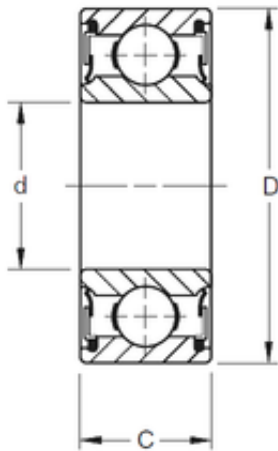

WJE Bearing Manufacturing Co., Ltd.

45 mm x 100 mm x 25 mm TIMKEN 309PP Single Row Ball Bearings

Bearing No. 309PP

Size	45x100x25 mm
Bore Diameter	45 mm
Outer Diameter	100 mm
Width	25 mm
d	45 mm
D	100 mm
B	25 mm
C	25 mm
Weight	0,862 Kg
Basic dynamic load rating (C)	59,5 kN

309PP Bearing 2D drawings and 3D CAD models