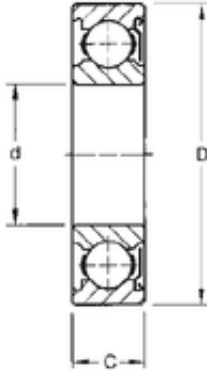

WJE Bearing Manufacturing Co., Ltd.

45 mm x 85 mm x 19 mm TIMKEN 209KD Single Row Ball Bearings

Bearing No. 209KD

Size	45x85x19 mm
Bore Diameter	45 mm
Outer Diameter	85 mm
Width	19 mm
d	45 mm
D	85 mm
B	19 mm
C	19 mm
Weight	0,426 Kg
Basic dynamic load rating (C)	36,3 kN

209KD Bearing 2D drawings and 3D CAD models